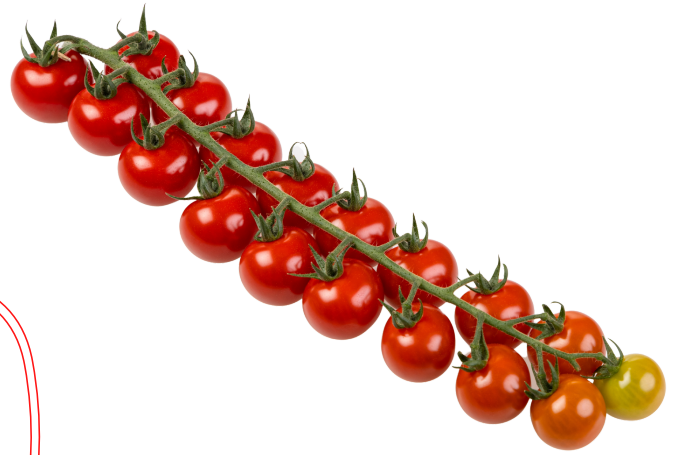

Cherry FH2085

Highlights:

Cherry truss with good flavor,
high yield and broad
resistances

Cherry FH2085

Fruit characteristics

Type, shape & colour

- Cherry type
- Round
- Glossy red
- 18 grams

Taste & texture

- Brix 8
- Good firmness & bite
- Juicy
- Good flavor

Harvest

- Single cluster
- Nice fishbone
- 14 fruits
- Early and fast ripening
- High yield potential

Plant characteristics

- Strong
- Generative
- Open canopy